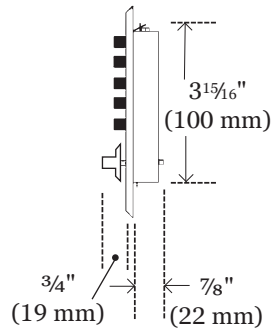

Installation

Door Thickness	Wood doors: $\frac{5}{8}$ " (16 mm) to $\frac{7}{8}$ " (22 mm) Sheet metal applications: 14 to 20 gauge $\frac{1}{8}$ ", $\frac{1}{16}$ ", $\frac{1}{4}$ "
Installation	Horizontal or vertical. Two-step mortise installation using router or $5\frac{1}{2}$ " (140 mm) x 1" (25 mm) slot with trim plate (for wood applications). Punched slot or series of $\frac{7}{16}$ " (11 mm) drilled holes (for metal applications).

Warranty

Warranty	1-year warranty
-----------------	-----------------

Escutcheon Plate

Exterior

Side View

Black Trim Plate

Exterior with Trim Plate

Key Override