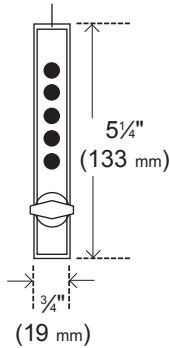

Key Override (Optional)

Select models

Mechanical Features

Construction	All metal cast face plate; force-resistant, protected exterior knob
Numeric Keypad	Vandal resistant, solid metal pushbuttons
Door Handing	Non-handed
Finishes	Bright Brass 03 (605), Satin Brass 04 (606), and Satin Chrome 26D (626); black trim plate (optional)
Bolt	End-throw/cross-throw deadbolt (must be manually relocked) End-throw/cross-throw spring latch (with automatic relock)
Weight	1 lb. (0.5 kg)

Installation

Door Thickness	Wood doors: $\frac{5}{8}$ " (16 mm) to $\frac{7}{8}$ " (22 mm) Sheet metal applications: 14 to 20 gauge $\frac{1}{8}$ ", $\frac{1}{16}$ ", $\frac{1}{4}$ "
Installation	Horizontal or vertical. Two-step mortise installation using router or $5\frac{1}{2}$ " (140 mm) x 1" (25 mm) slot with trim plate (for wood applications). Punched slot or series of $\frac{7}{16}$ " (11 mm) drilled holes (for metal applications).

Warranty

Warranty	1-year warranty
-----------------	-----------------

Escutcheon Plate

Exterior

Side View

Black Trim Plate

Exterior with Trim Plate

Key Override