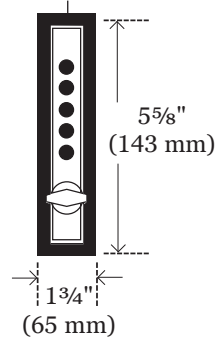

Installation

Door Thickness	Wood doors: $\frac{5}{8}$ " (16 mm) to $\frac{7}{8}$ " (22 mm) Sheet metal applications: 14 to 20 gauge $\frac{1}{8}$ ", $\frac{1}{16}$ ", $\frac{1}{4}$ "
Installation	Horizontal or vertical. Two-step mortise installation using router or $5\frac{1}{2}$ " (140 mm) x 1" (25 mm) slot with trim plate (for wood applications). Punched slot or series of $\frac{7}{16}$ " (11 mm) drilled holes (for metal applications).

Warranty

Warranty	1-year warranty
-----------------	-----------------

Escutcheon Plate

Exterior

Side View

Black Trim Plate

Exterior with Trim Plate

Key Override