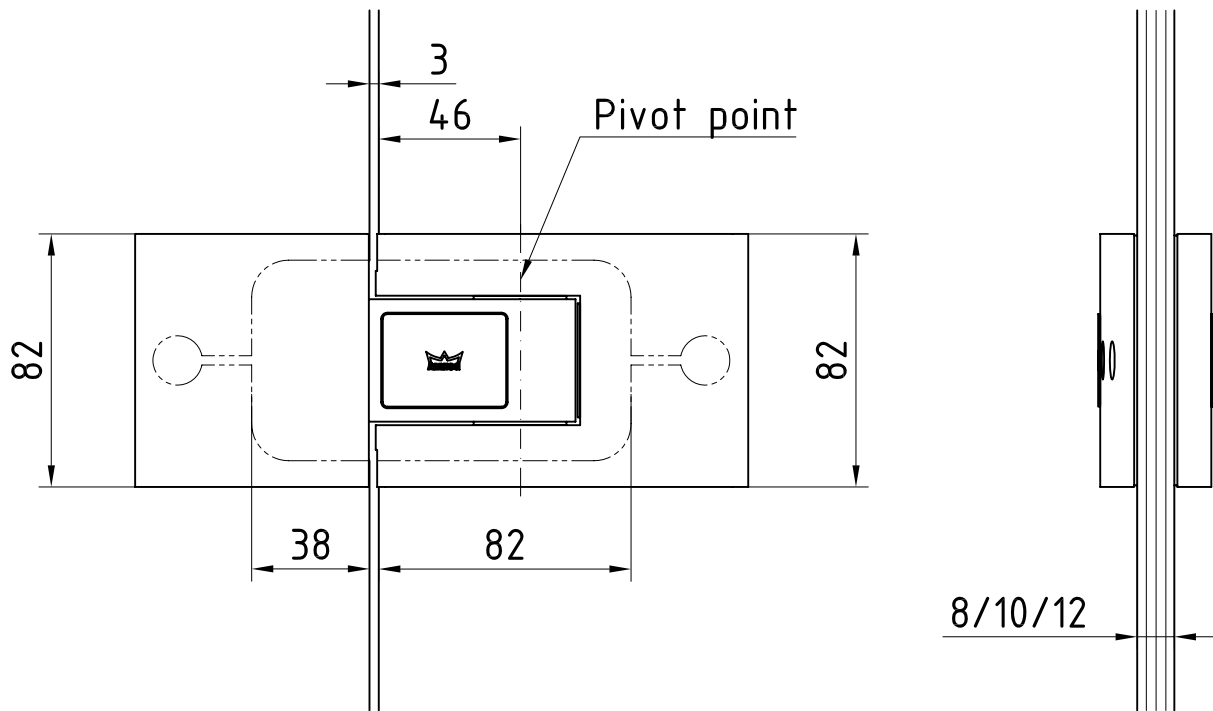

TENSOR double action hinge glass to glass

Art. No.: 12.523

12.523

Detail single leaf door: 12-158
Detail double leaf door: 12-159
Detail glass preparation: 12-160