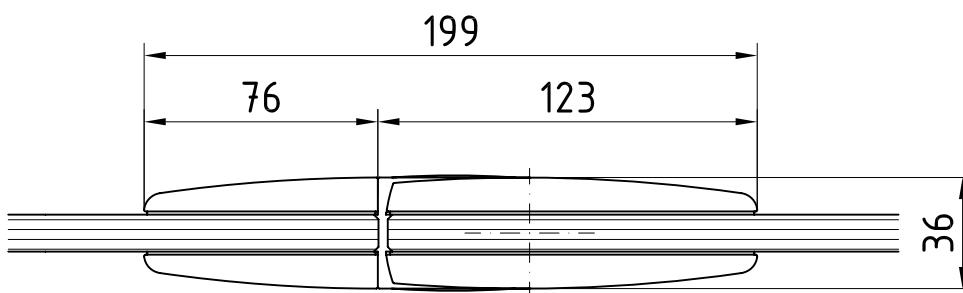

TENSOR double action hinge glass to glass

Art. No.: 12.523

12.523

Detail single leaf door: 12-158
Detail double leaf door: 12-159
Detail glass preparation: 12-160