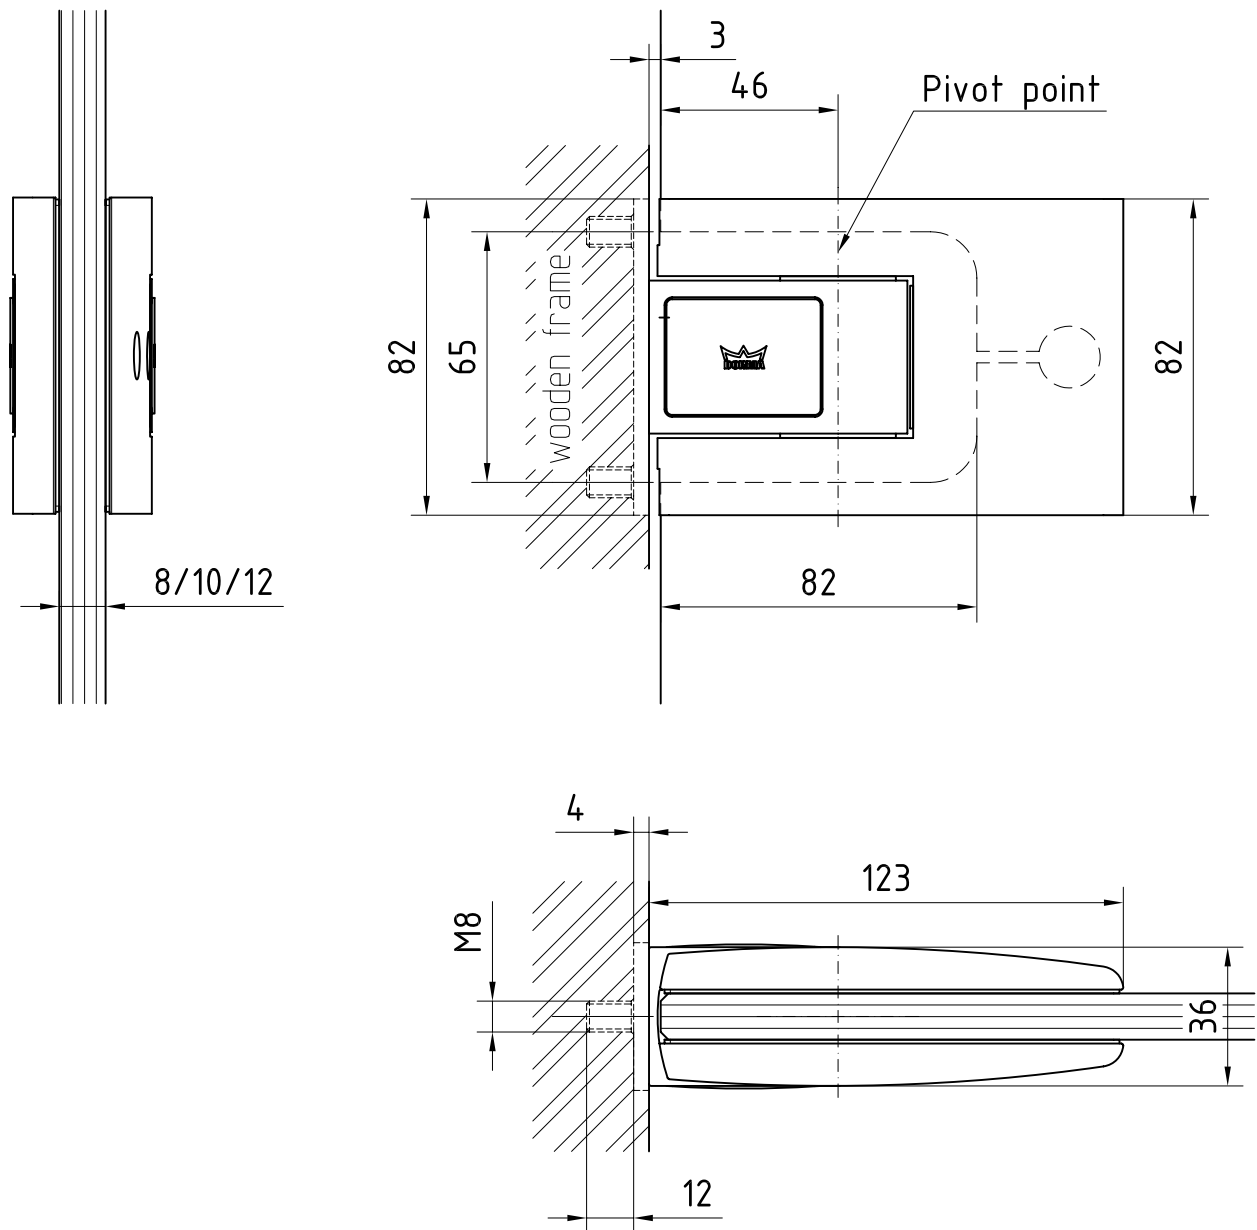

TENSOR double action door hinge to frame

Art. No.: 12.522

12.522

Fitting measurements

Detail single leaf door : 12-150

Detail double leaf door: 12-151

Detail frame preparation: 12-152

(to solid wooden frame on side)

Detail frame preparation: 12-152-A

(with inside frame connector)

Detail glass preparation: 12-153