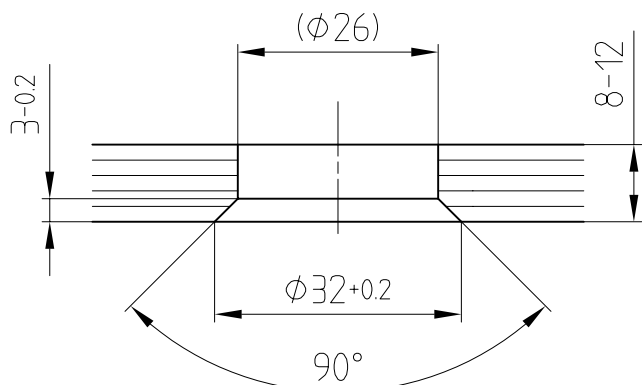

MANET - corner connector

corner connector 90°
 glass/glass - Art. No. 29.122

angle up to 135° possible
 for 8-12 mm glass

please see technical manual for ordering
 and installation for possible angles

detail countersunk hole

1:1

10.05

29-020A