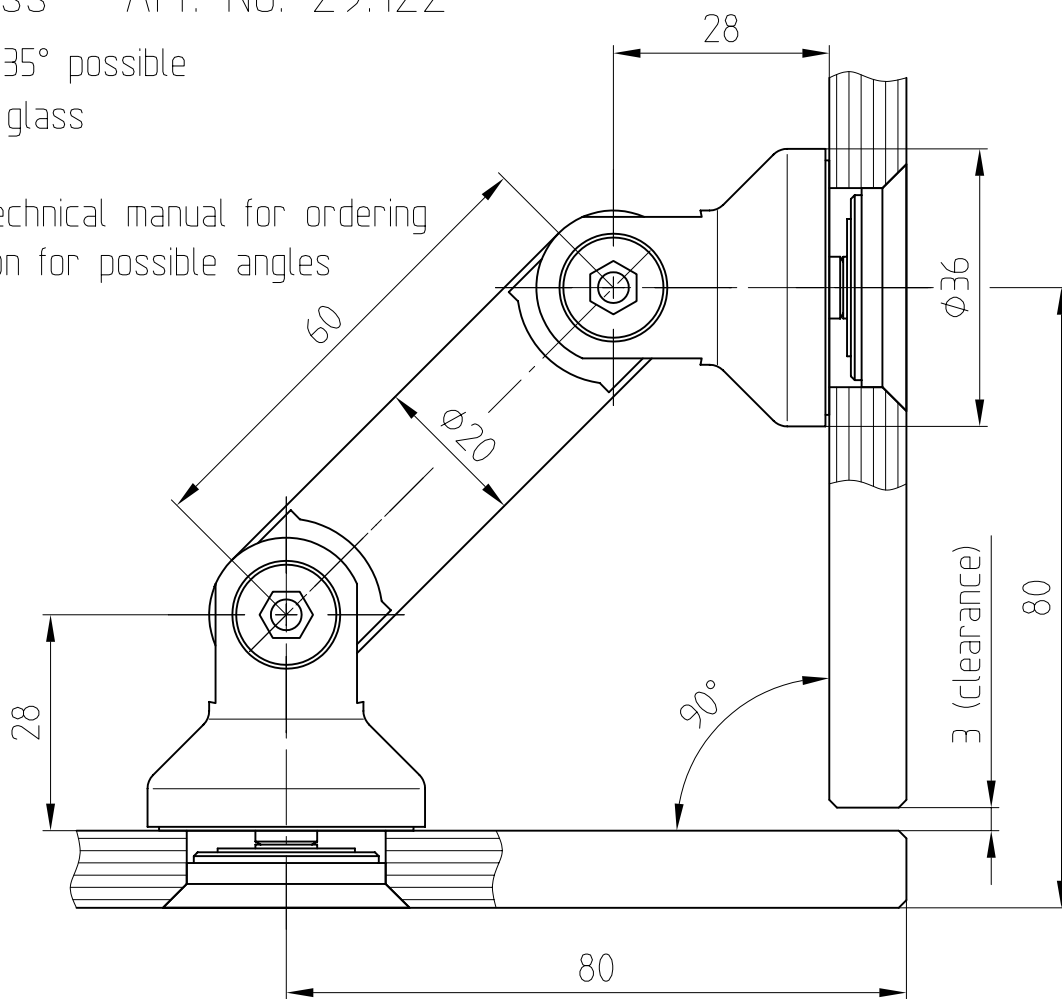

MANET - corner connector

corner connector 90°
 glass/glass - Art. No. 29.122

angle up to 135° possible
 for 8-12 mm glass

please see technical manual for ordering
 and installation for possible angles

detail countersunk hole

1:1

10.05

29-020A