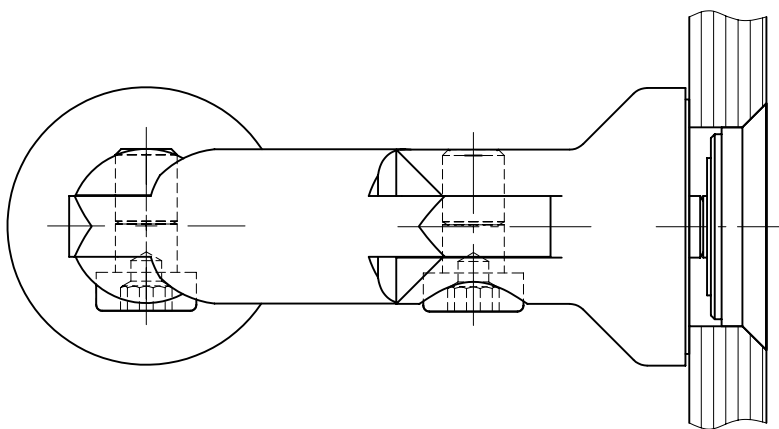

MANET - corner connector

corner connector 90°
 glass/glass - Art. No. 29.122

angle up to 135° possible
 for 8-12 mm glass

please see technical manual for ordering
 and installation for possible angles

detail countersunk hole

1:1

10.05

29-020A