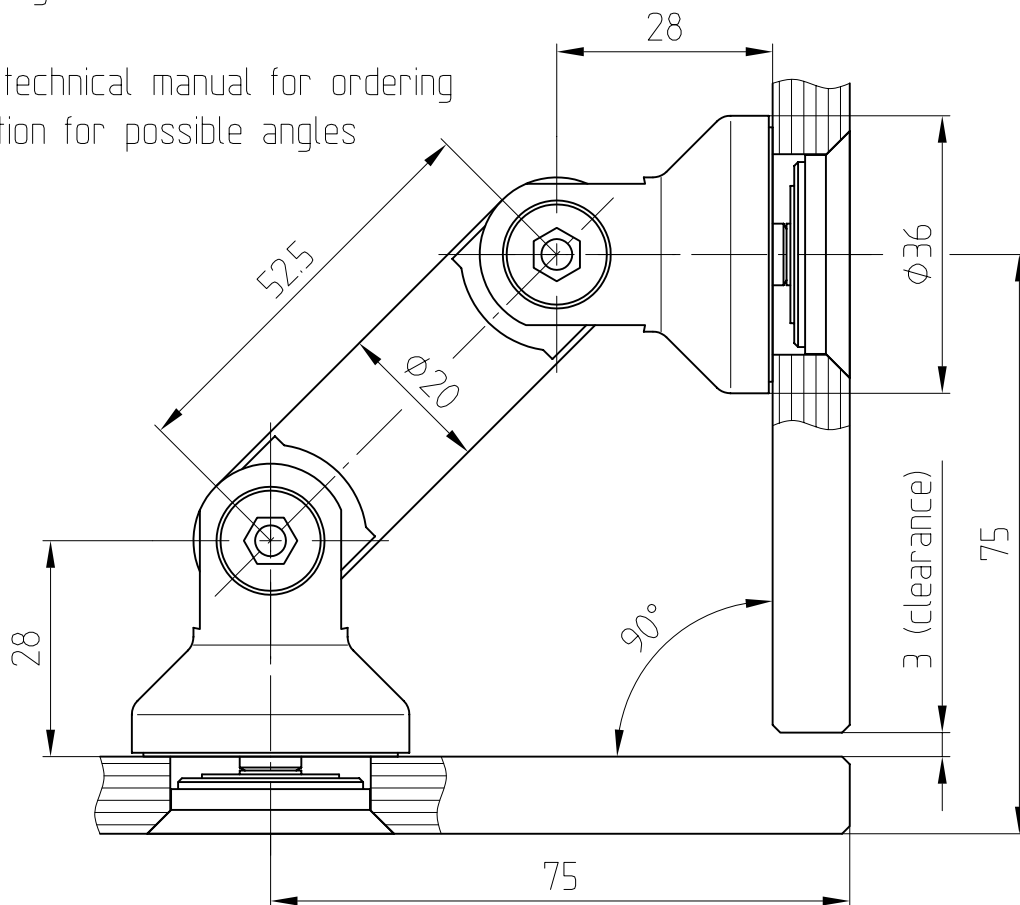

# MANET - corner connector

corner connector 90°  
 glass/glass - Art. No. 29.120

angle up to 135° possible  
 for 8-12 mm glass

please see technical manual for ordering  
 and installation for possible angles

detail countersunk hole