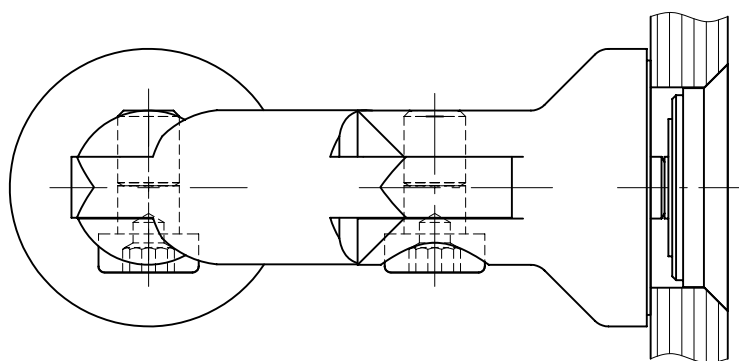

# MANET - corner connector

corner connector 90°  
 glass/glass - Art. No. 29.120

angle up to 135° possible  
 for 8-12 mm glass

please see technical manual for ordering  
 and installation for possible angles

detail countersunk hole