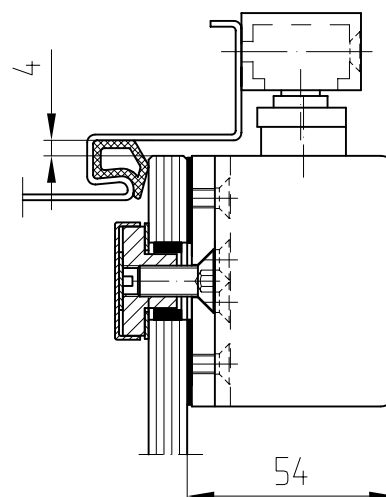

Fixing plate,  
slide channel for overpanel  
Art.-No. 12.332

Fixing plate 279mm  
Art.-No. 12.334

Fixing plate 279mm  
Art.-No. 12.334

Saddle plate  
(without glass preparation)

Saddle plate and door closer TS 92  
are available at DORMA Ennepetal  
or at special suppliers for building hardware