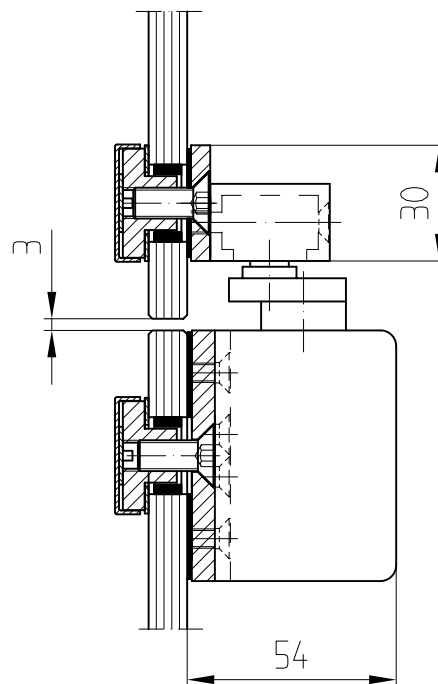

Fixing plate,  
slide channel for overpanel  
Art.-No. 12.332

Fixing plate 279mm  
Art.-No. 12.334

Fixing plate 279mm  
Art.-No. 12.334

Saddle plate  
(without glass preparation)

Saddle plate and door closer TS 92  
are available at DORMA Ennepetal  
or at special suppliers for building hardware