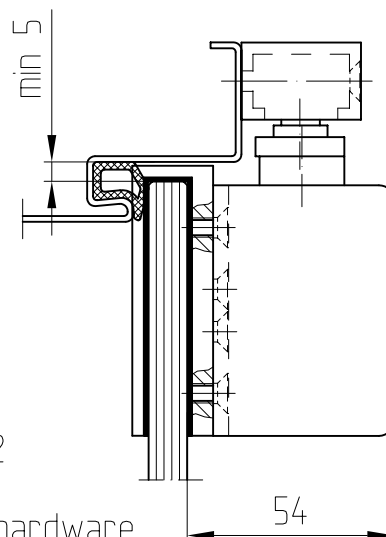

Fixing plate,  
slide channel for overpanel  
Art.-No. 12.332

Fixing plate 279mm  
Art.-No. 12.334

Fixing plate 279mm  
Art.-No. 12.334

Saddle plate  
(without glass preparation)

Saddle plate and door closer TS 92  
are available at DORMA Ennepetal  
or at special suppliers for building hardware