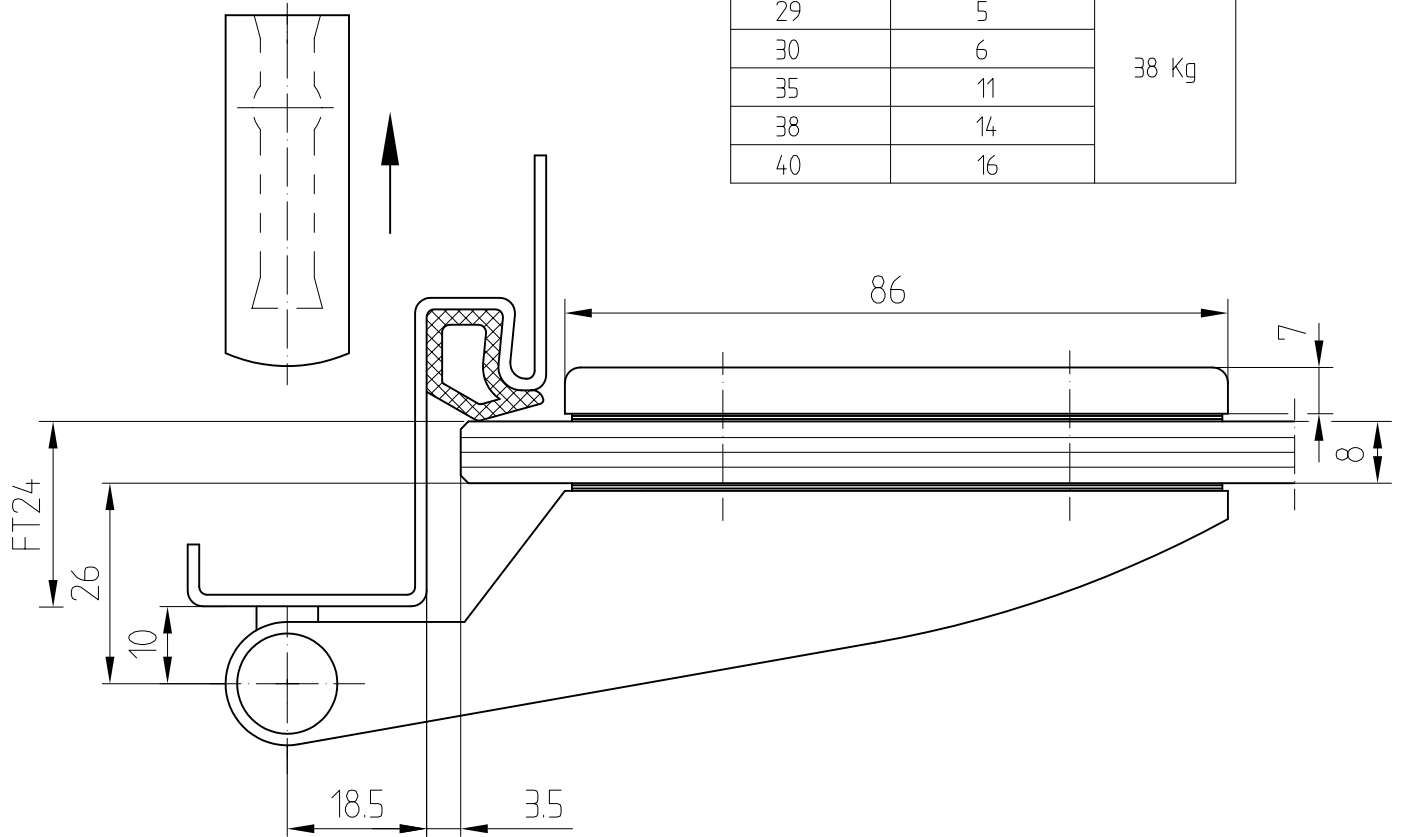

Studio-GALA hinge with sleeve

Art. No.19.005

19.005

Hinge to suit rebate depth 28 - 40 mm
available with different filler pieces

rebate depth	filler piece	door weight
24	/	45 Kg
28	4	38 Kg
29	5	
30	6	
35	11	
38	14	
40	16	