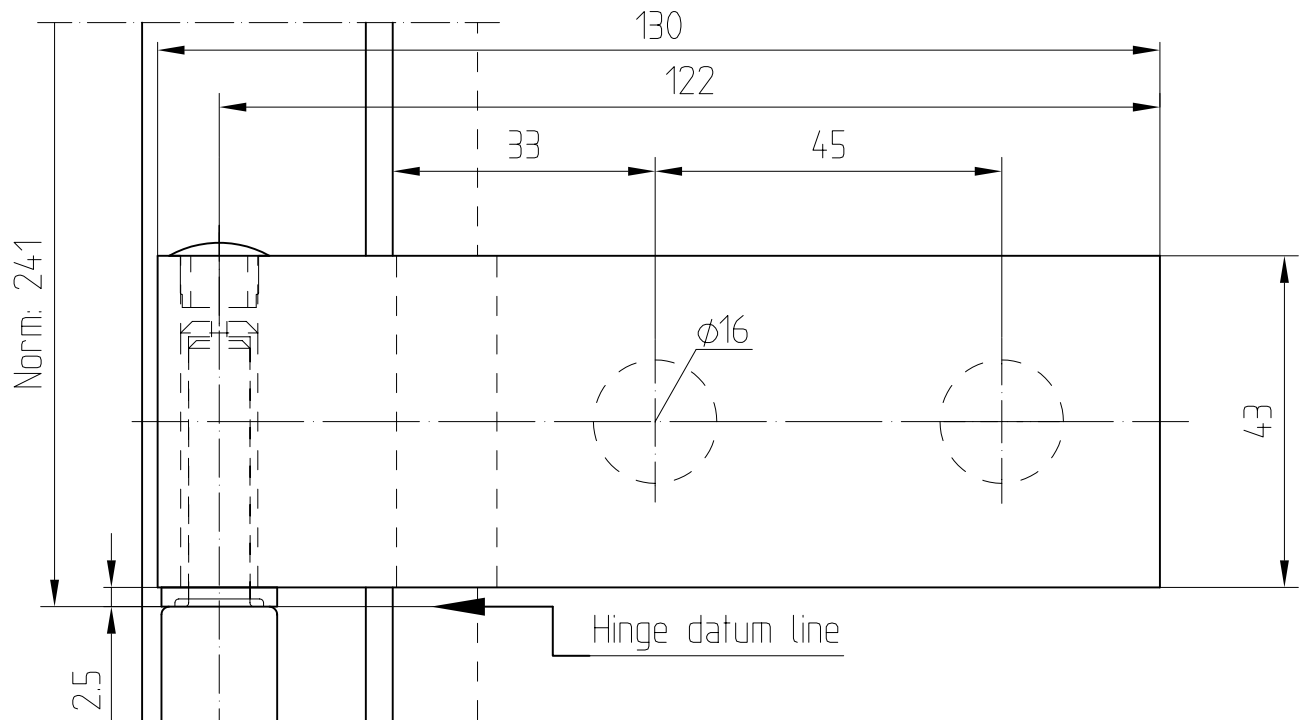

Studio-GALA hinge with sleeve

Art. No.19.005

19.005

Hinge to suit rebate depth 28 - 40 mm
available with different filler pieces

rebate depth	filler piece	door weight
24	/	45 Kg
28	4	38 Kg
29	5	
30	6	
35	11	
38	14	
40	16	