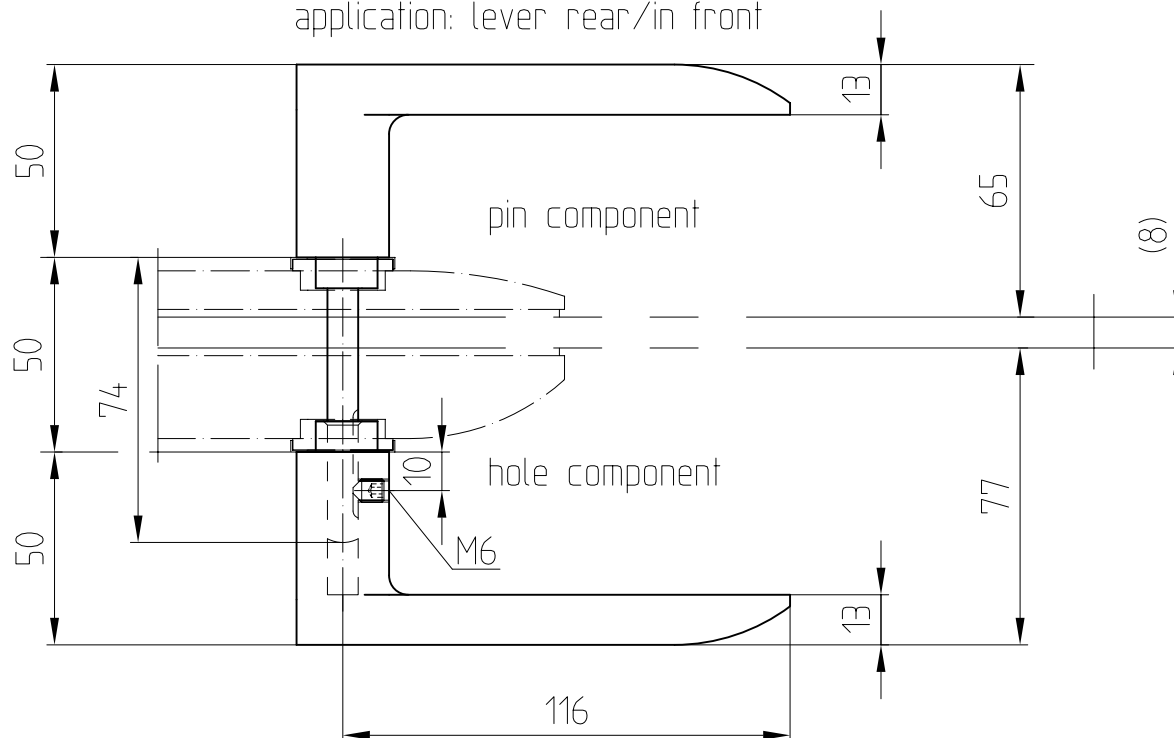

Lever set Art. No. 19.009

lever with follower

application: lever rear/in front

Art. No. 19.009
aluminium/brass

appropriate for Studio Gala