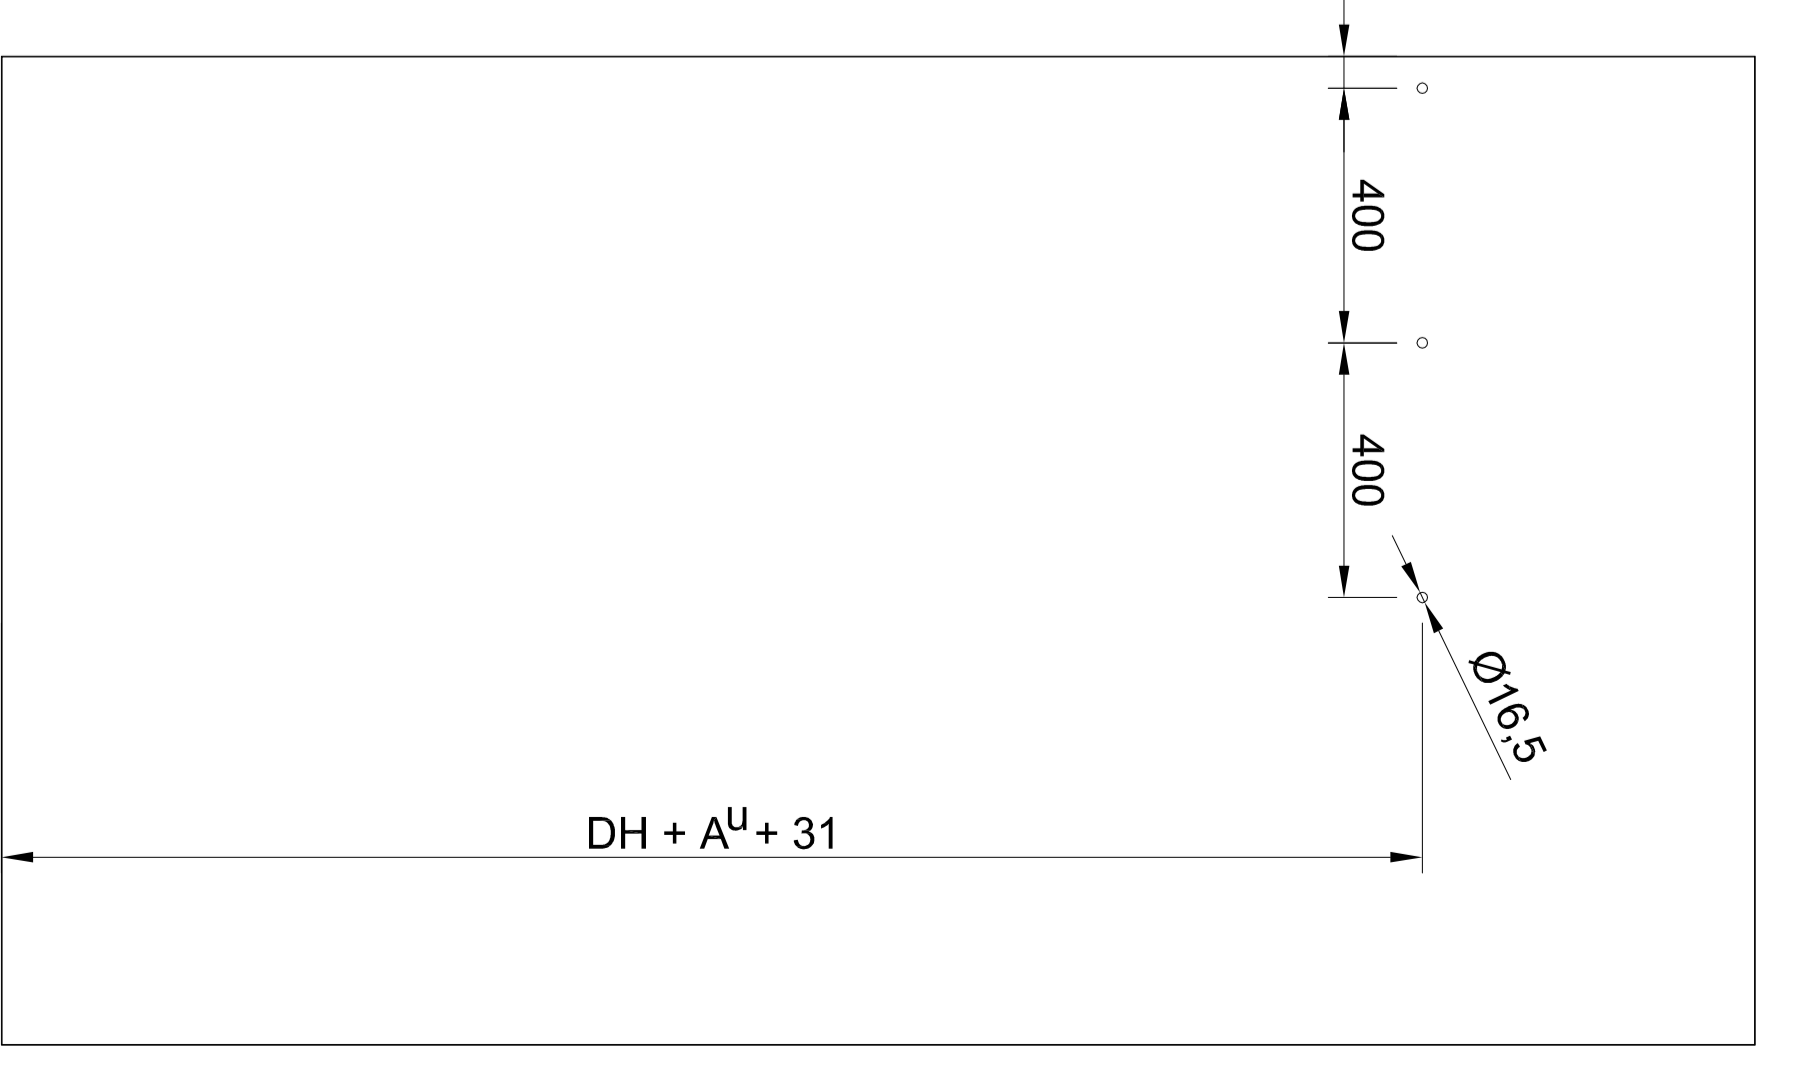

CS80	DB min.	DB max.	LV	M	C	L min.
Set 875	650mm	810mm	LV1 1750mm	475mm	575mm	1880mm
Set 1000	770mm	935mm	LV2 2000mm	537,5mm	700mm	2130mm
Set 1125	895mm	1060mm	LV3 2250mm	600mm	825mm	2380mm