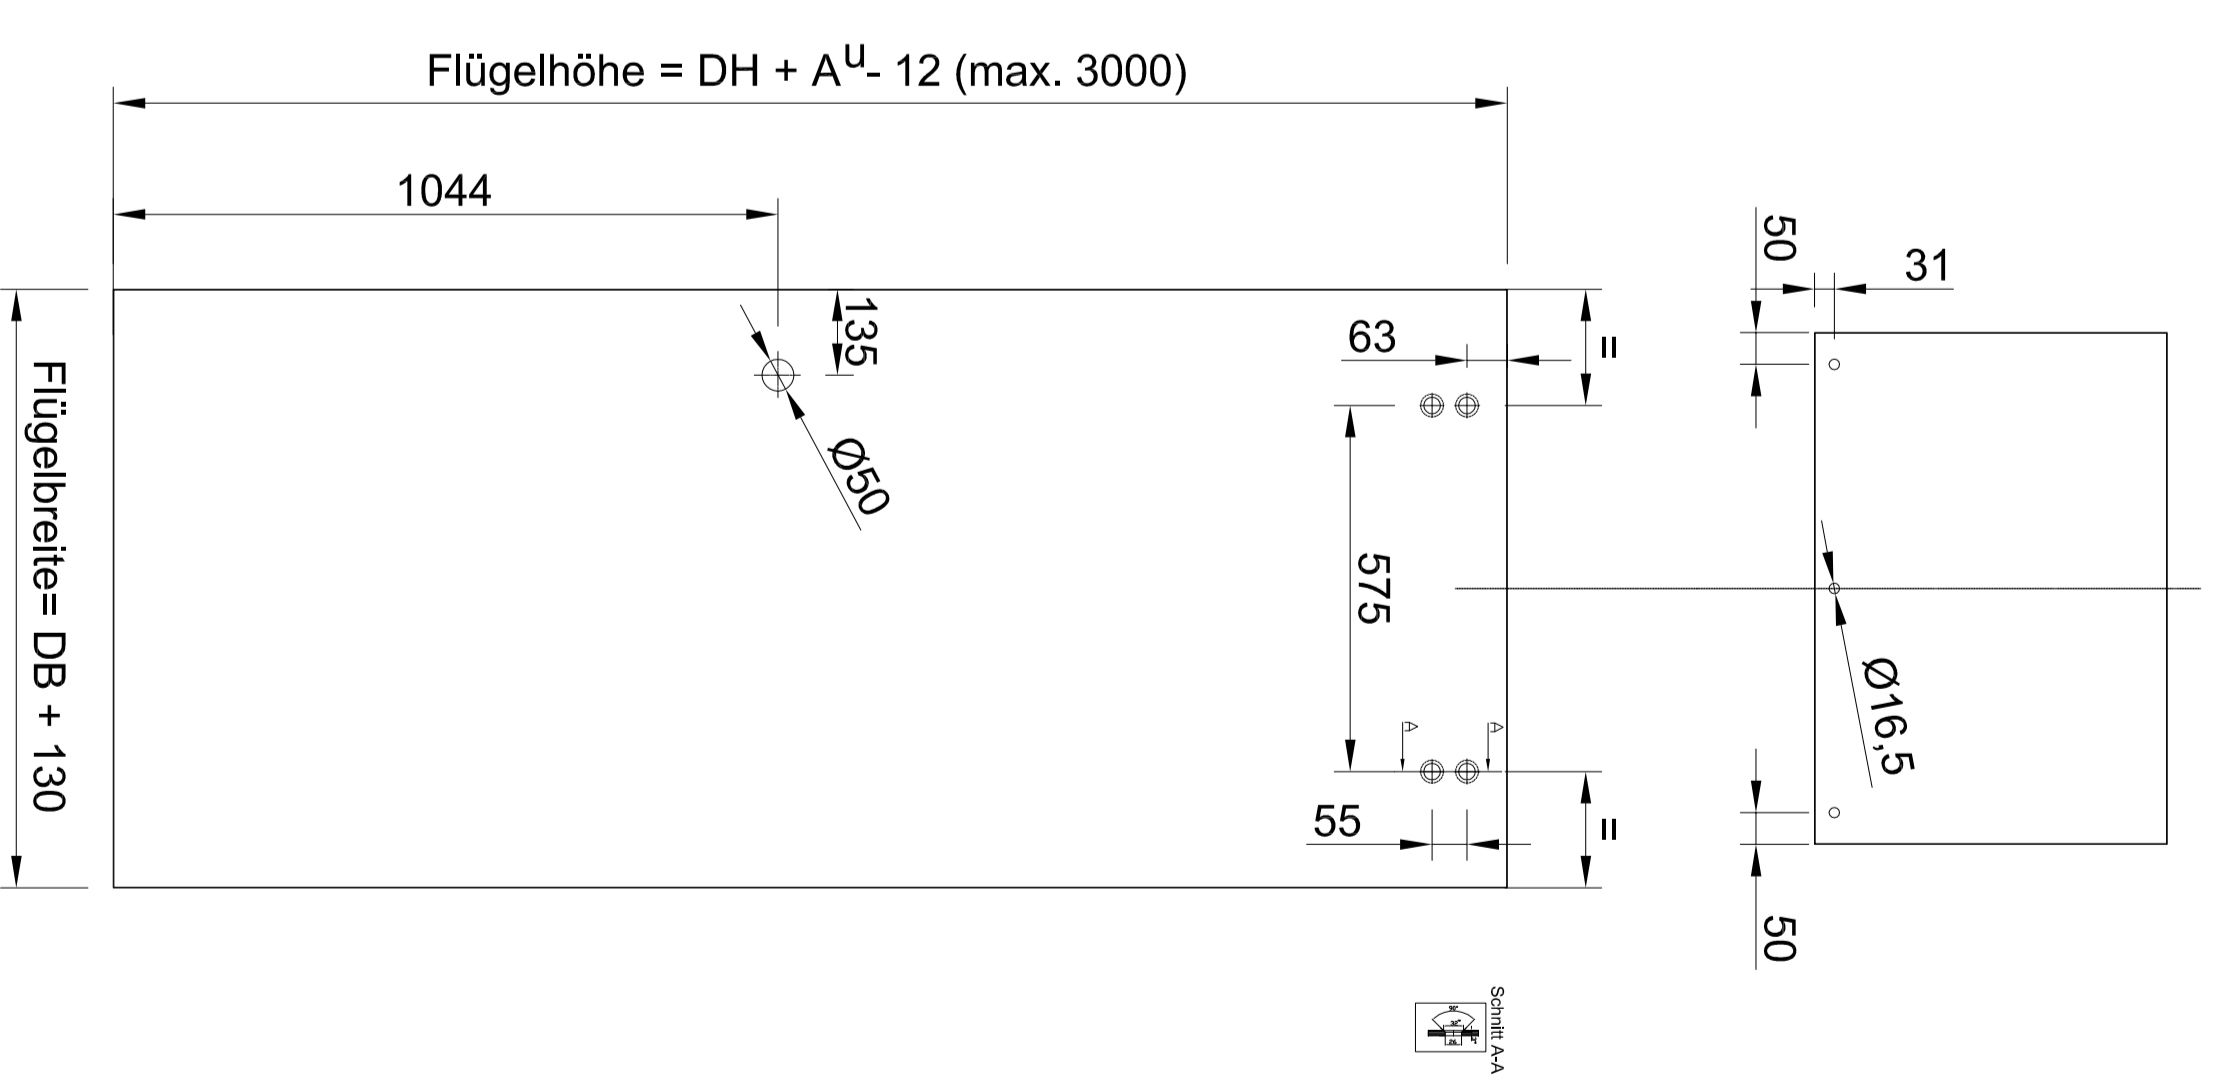

CS80	DB min.	DB max.	LV	M	C	L min.
Set 875	650mm	810mm	LV1 1750mm	475mm	575mm	1880mm
Set 1000	770mm	935mm	LV2 2000mm	537,5mm	700mm	2130mm
Set 1125	895mm	1060mm	LV3 2250mm	600mm	825mm	2380mm