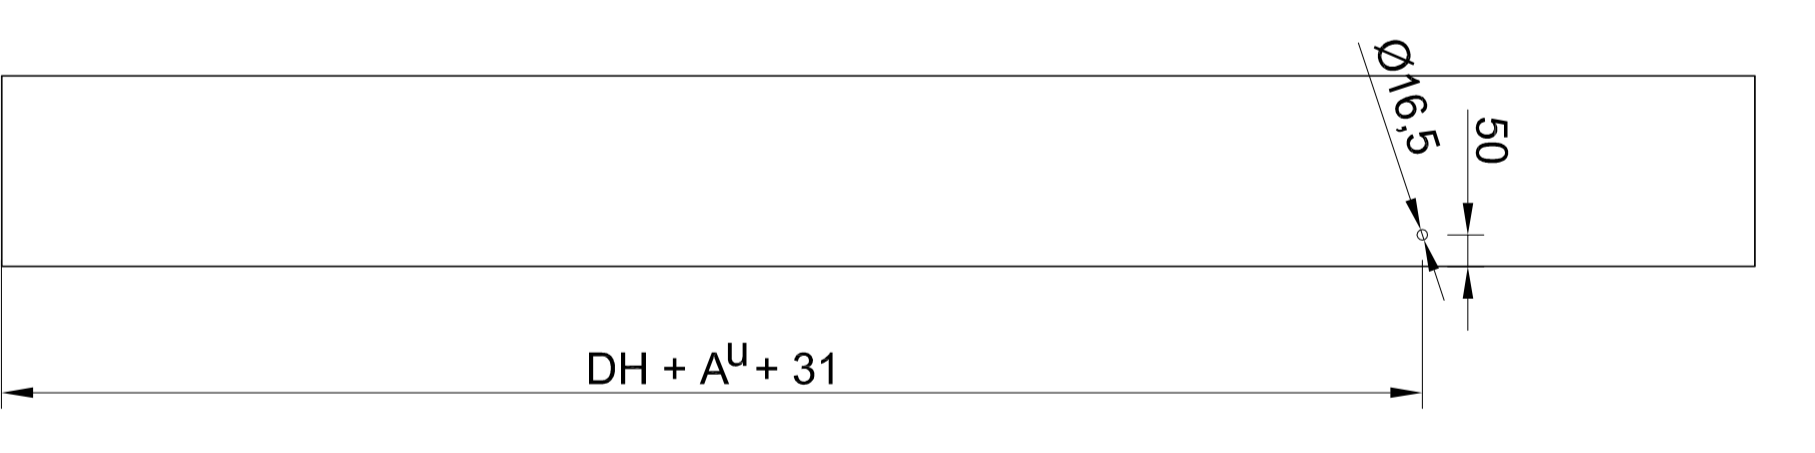

CS80	DB min.	DB max.	LV	M	C	L min.
Set 875	650mm	810mm	LV1 1750mm	475mm	575mm	1880mm
Set 1000	770mm	935mm	LV2 2000mm	537,5mm	700mm	2130mm
Set 1125	895mm	1060mm	LV3 2250mm	600mm	825mm	2380mm