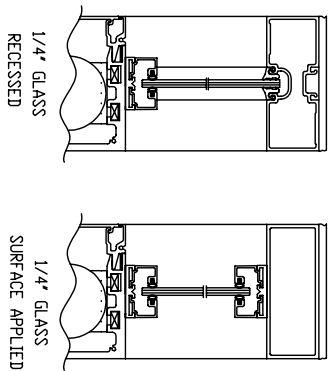

DORMA Automatics, Inc
 924 Sherwood Drive 60044
 Lake Bluff, Illinois
 Toll Free: (877)-367-6211
 Fax: (877)-423-7999

MUNTIN OPTIONS

BOTTOM RAIL OPTIONS

TRANSOM OPTIONS

GLAZING OPTIONS

DE0233-01 Threshold 4 1/2" Saddle
 DE0195-03 Bottom Track ESA300/400
 DE0209-01 Bottom Track, Recess ESA300/400
 DE0190-01 Threshold 1/8" x 3 1/4"
 DE0233-01 Threshold 4 1/2" Saddle