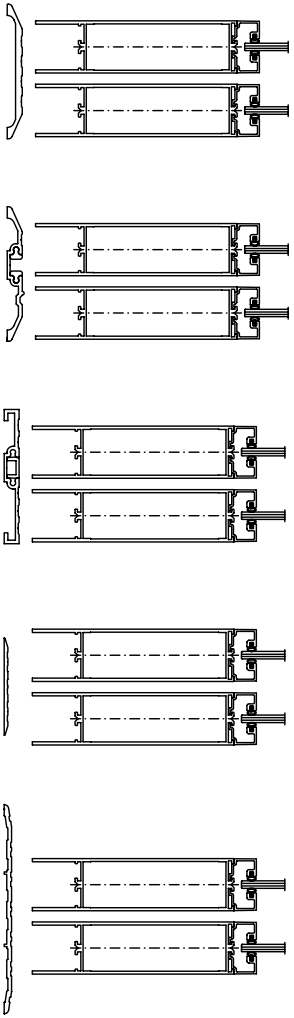

DORMA Automatics, Inc
 924 Sherwood Drive 60044
 Lake Bluff, Illinois
 Toll Free: (877)-367-6211
 Fax: (877)-423-7999

MUNTIN OPTIONS

BOTTOM RAIL OPTIONS

TRANSOM OPTIONS

GLAZING OPTIONS

DE0233-01 Threshold 4 1/2" Saddle
 DE0195-03 Bottom Track ESA300/400
 DE0209-01 Bottom Track, Recess ESA300/400
 DE0190-01 Threshold 1/8" x 3 1/4"
 DE0233-01 Threshold 4 1/2" Saddle

THRESHOLD OPTIONS

FRAMING OPTIONS

Pushbar Detail
 OPTIONAL

DORMA AUTOMATICS INC.
 DOOR AND PANEL
 OPTIONS