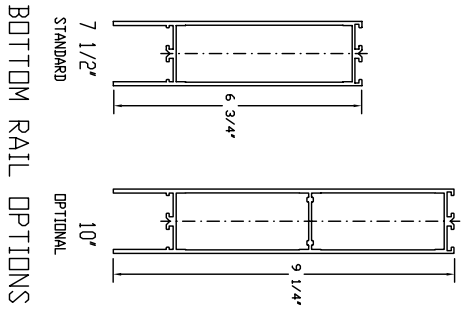

DORMA Automatics, Inc
 924 Sherwood Drive 60044
 Lake Bluff, Illinois
 Toll Free: (877)-367-6211
 Fax: (877)-423-7999

MUNTIN OPTIONS

BOTTOM RAIL OPTIONS

TRANSOM OPTIONS

GLAZING OPTIONS

DE0233-01 Threshold 4 1/2" Saddle
 DE0195-03 Bottom Track ESA300/400
 DE0209-01 Bottom Track, Recess ESA300/400
 DE0190-01 Threshold 1/8" x 3 1/4"
 DE0233-01 Threshold 4 1/2" Saddle

THRESHOLD OPTIONS

FRAMING OPTIONS

Pushbar Detail
 OPTIONAL

DORMA AUTOMATICS INC.
 DOOR AND PANEL
 OPTIONS