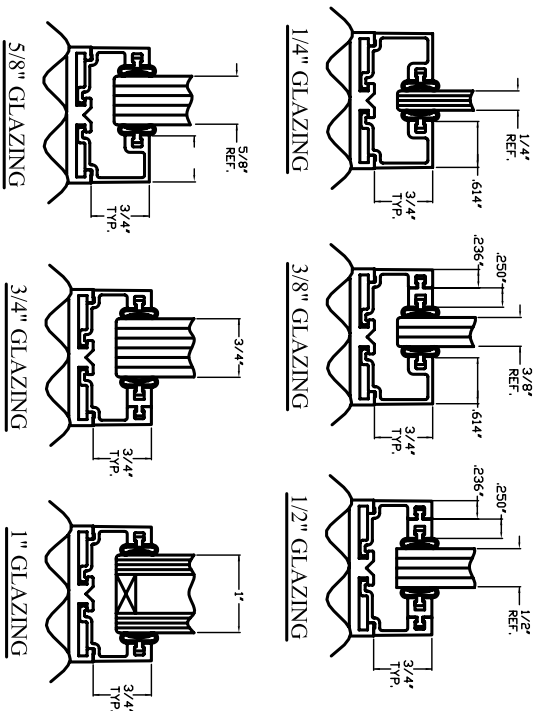

DORMA Automatics, Inc
 924 Sherwood Drive 60044
 Lake Bluff, Illinois
 Toll Free: (877)-367-6211
 Fax: (877)-423-7999

MUNTIN OPTIONS

BOTTOM RAIL OPTIONS

TRANSOM OPTIONS

GLAZING OPTIONS

DE0233-01 Threshold 4 1/2" Saddle
 DE0195-03 Bottom Track ESA300/400
 DE0209-01 Bottom Track, Recess ESA300/400
 DE0190-01 Threshold 1/8" x 3 1/4"
 DE0233-01 Threshold 4 1/2" Saddle

THRESHOLD OPTIONS

FRAMING OPTIONS

Pushbar Detail
 OPTIONAL

DORMA AUTOMATICS INC.
 DOOR AND PANEL
 OPTIONS