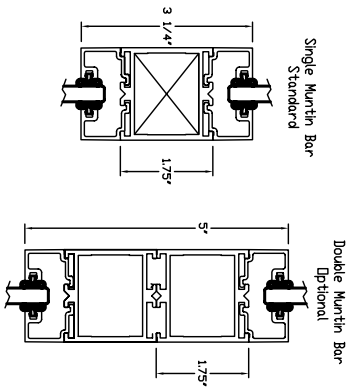

DORMA Automatics, Inc
 924 Sherwood Drive 60044
 Lake Bluff, Illinois
 Toll Free: (877)-367-6211
 Fax: (877)-423-7999

MUNTIN OPTIONS

BOTTOM RAIL OPTIONS

TRANSOM OPTIONS

GLAZING OPTIONS

DE0233-01 Threshold 4 1/2" Saddle
 DE0195-03 Bottom Track ESA300/400
 DE0209-01 Bottom Track, Recess ESA300/400
 DE0190-01 Threshold 1/8" x 3 1/4"
 DE0233-01 Threshold 4 1/2" Saddle