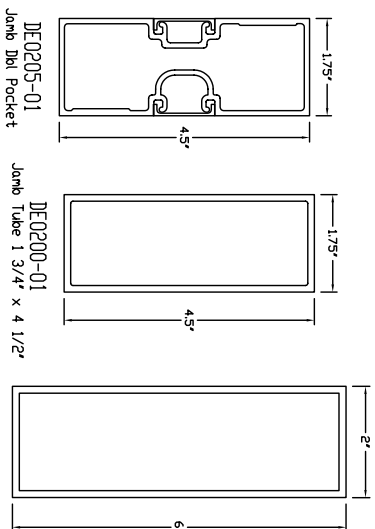

FRAMING OPTIONS

DORMA AUTOMATICS INC.
DOOR AND PANEL
OPTIONS