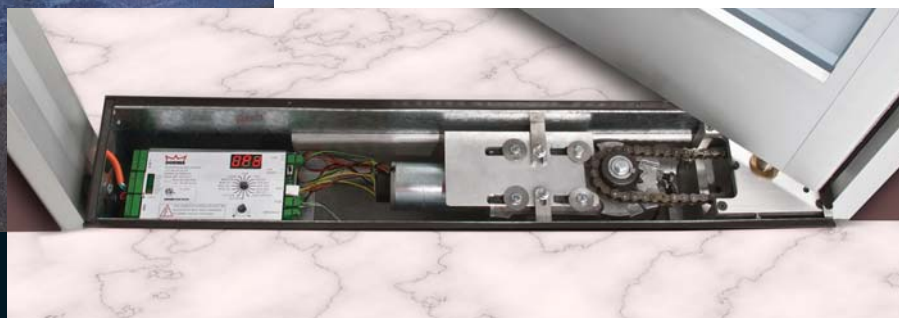

DORMA Automatics

Advanced Automatic Door Solutions

DORMA ED400-IG Automatic Floor Closer

For applications that need to meet access requirements as well as maintain a classic look—such as an arched door or an all-glass façade—DORMA introduces the ED400-IG Automatic Floor Closer. This revolutionary new operator conceals the automatic components in the floor near the door threshold.

The ED400-IG functions in either low energy or full power mode, and can be used in both new construction and retro-fit applications. DORMA partnered with Opcon Manufacturing Systems to construct a closer that directs the energy generated by the ED400 drive unit to the pivot in a rotating motion, thus allowing consistent, smooth operation.

The install box that stores the operator is completely weather proof and is only 7" deep. All ED400 operator functions, such as Push & Go, Power Close, and Lock Interface, are fully available in this application, which DORMA is nonetheless able to offer at a value-conscious price.