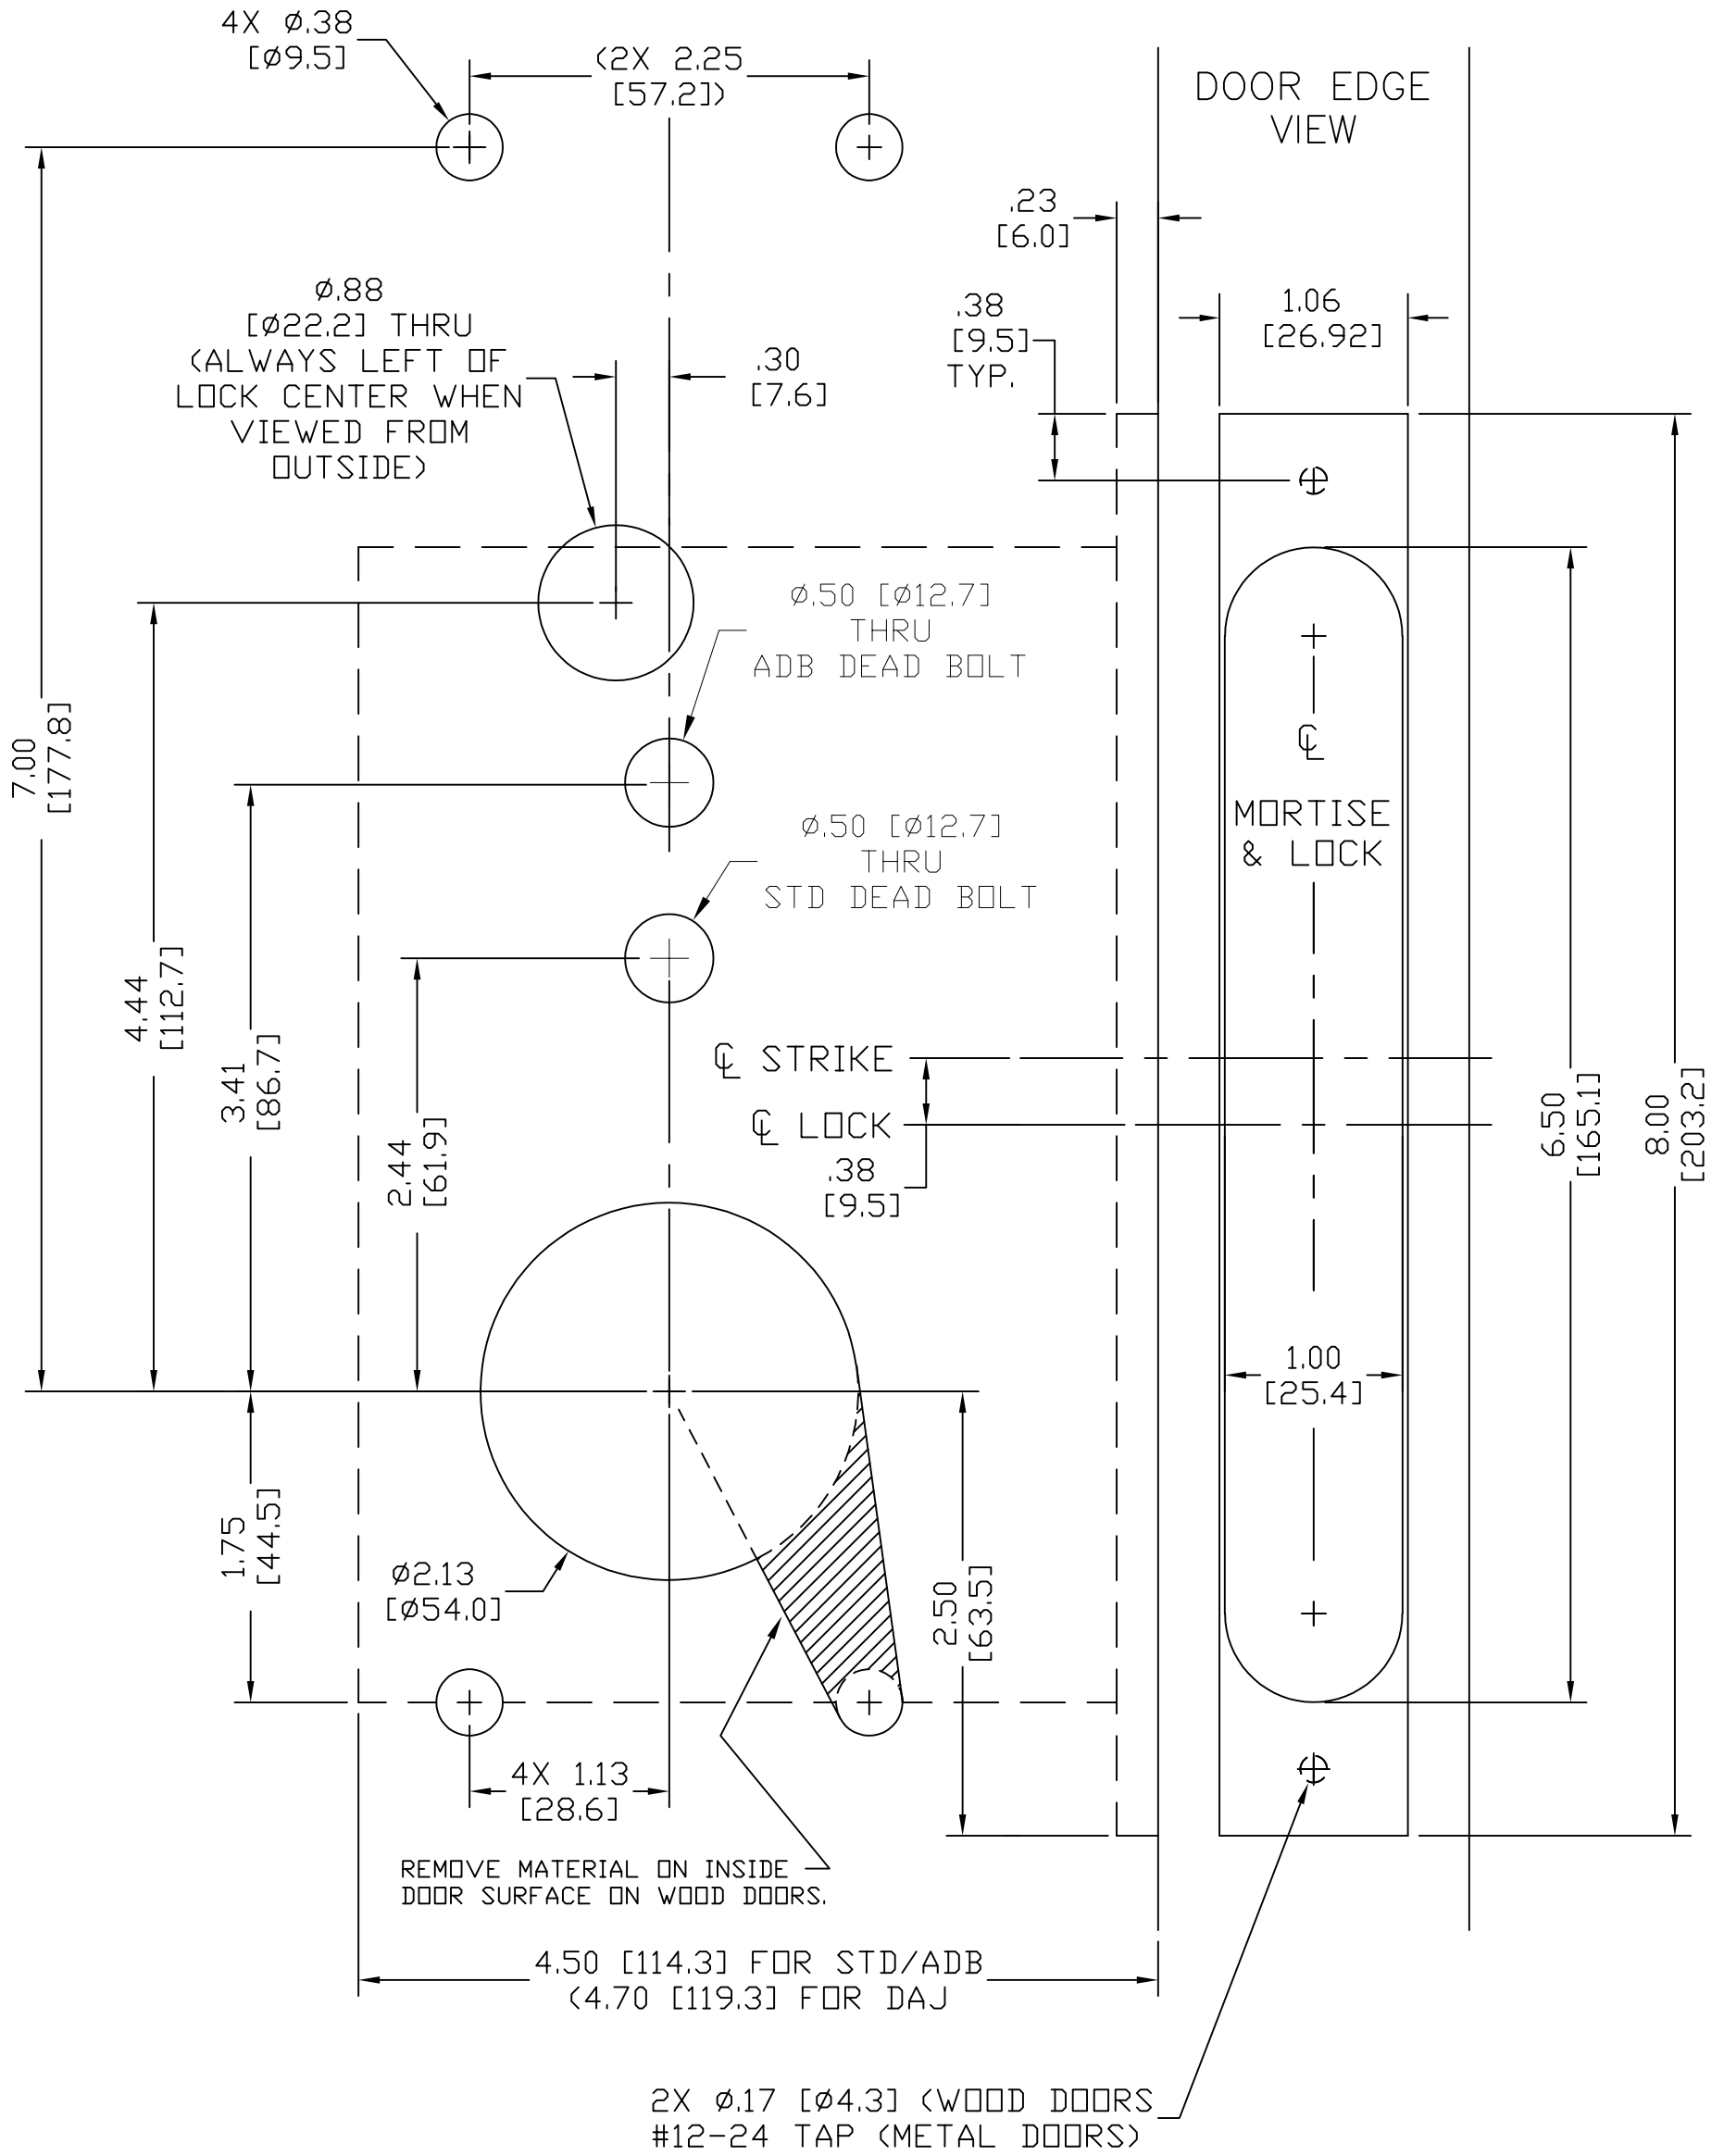

DOOR FACE VIEW

DOOR EDGE VIEW

DATE: 1/23/17

TEMPLATE PART NUMBER/FILENAME:
SAFLOK MT RFID TEMPLATE NARROW
PAGE 1

DIMENSIONAL TOLERANCE: \pm .02 [0.50]

TEMPLATE SCALE IS 1:1 IF THIS MEASURES 1":

INSTALLATION TEMPLATE

SAFLOK MT RFID STD/ADB/DAJ 1" FRONT