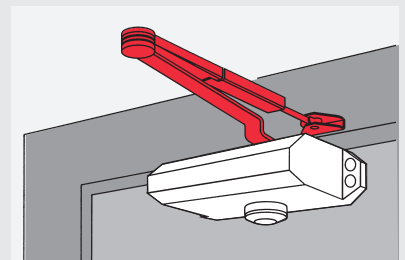

Colour

- Silver

Example: left-hand (ISO 6) door, pull side fixing

- 01** Fully controlled closing with adjustable speed between 180° - 20°.
- 02** Adjustable latching action between 20° and 0°.
- 03** Hold-open range if equipped with hold-open arm (optional extra).

On the pull side
Door leaf fixing (standard)

On the push side
Transom fixing (Overhead installation)

With hold-open arm
For temporary door hold-open (optional extra)

Parallel arm
For parallel arm assembly (For installation dimensions, See fixing instructions)