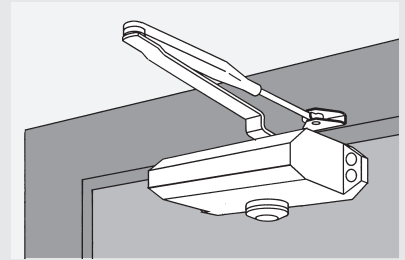

Specifications

Data and features		TS 77
Closing force	Size	EN 3
Standard doors	≤ 950 mm	●
External doors, outward opening		-
Non-handed		●
Arm type standard scissor arm		●
Closing force variable at adjustment screw		-
Closing speed variable by valve adjustment		●
Backcheck		○
Delayed action		-
Hold-open		○
Weight in kg		1.7
Dimensions in mm	Length	180
	Overall depth	65
	Height	43

● yes - no ○ option

Rack-and-pinion door closer with hydraulic fully controlled closing cycle, non-handed.

Make
dormakaba **TS 77**

- Model**
- Size 2
 - Size 3
 - Size 4
 - With hold-open arm
 - Accessories

Colour

- Silver

Example: left-hand (ISO 6) door, pull side fixing

- 01** Fully controlled closing with adjustable speed between 180° - 20°.
- 02** Adjustable latching action between 20° and 0°.
- 03** Hold-open range if equipped with hold-open arm (optional extra).