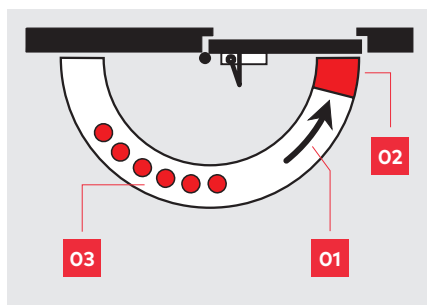

Specifications

Data and features		TS 77
Closing force	Size	EN 3
Standard doors	≤ 950 mm	●
External doors, outward opening		-
Non-handed		●
Arm type standard scissor arm		●
Closing force variable at adjustment screw		-
Closing speed variable by valve adjustment		●
Backcheck		○
Delayed action		-
Hold-open		○
Weight in kg		1.7
Dimensions in mm	Length	180
	Overall depth	65
	Height	43

● yes   - no   ○ option

Rack-and-pinion door closer with hydraulic fully controlled closing cycle, non-handed.

Make
dormakaba **TS 77**

1. **Model**
2. Size 2
   - Size 3
   - Size 4
   - With hold-open arm
   - Accessories

Colour

- Silver

Example: left-hand (ISO 6) door, pull side fixing

- **01** Fully controlled closing with adjustable speed between 180° - 20°.
- **02** Adjustable latching action between 20° and 0°.
- **03** Hold-open range if equipped with hold-open arm (optional extra).