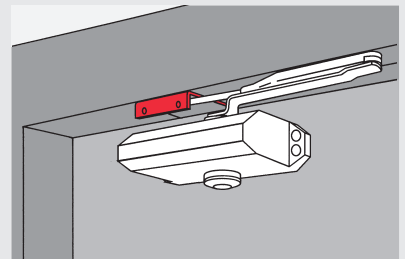

Colour

- Silver

Example: left-hand (ISO 6) door, pull side fixing

- 01** Fully controlled closing with adjustable speed between 180° - 20°.
- 02** Adjustable latching action between 20° and 0°.
- 03** Hold-open range if equipped with hold-open arm (optional extra).

On the pull side
Door leaf fixing (standard)

On the push side
Transom fixing (Overhead installation)

With hold-open arm
For temporary door hold-open (optional extra)

Parallel arm
For parallel arm assembly (For installation dimensions, See fixing instructions)