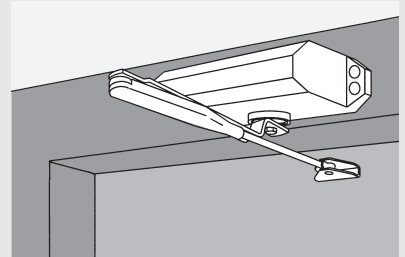

Colour

- Silver

Example: left-hand (ISO 6) door, pull side fixing

- 01** Fully controlled closing with adjustable speed between 180° - 20°.
- 02** Adjustable latching action between 20° and 0°.
- 03** Hold-open range if equipped with hold-open arm (optional extra).

On the pull side
Door leaf fixing (standard)

On the push side
Transom fixing (Overhead installation)

With hold-open arm
For temporary door hold-open (optional extra)

Parallel arm
For parallel arm assembly (For installation dimensions, See fixing instructions)