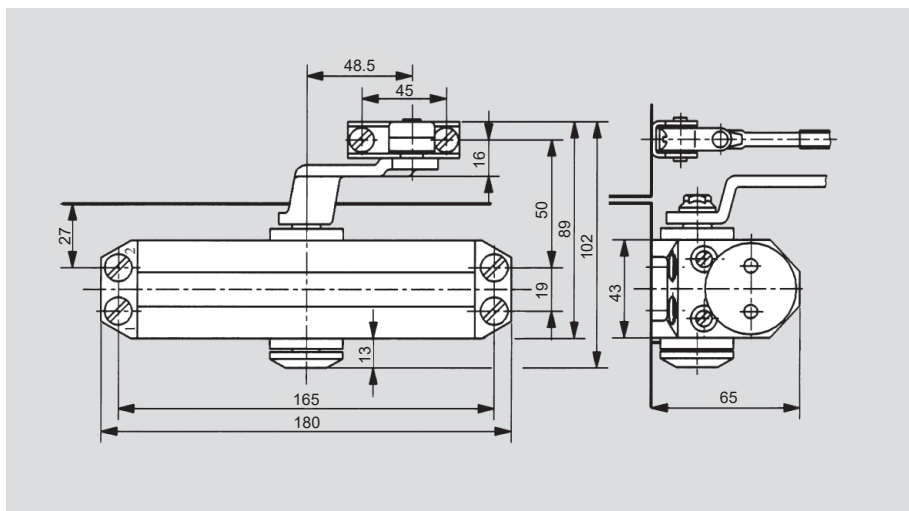

Specifications

Data and features		TS 77
Closing force	Size	EN 3
Standard doors	≤ 950 mm	●
External doors, outward opening		-
Non-handed		●
Arm type standard scissor arm		●
Closing force variable at adjustment screw		-
Closing speed variable by valve adjustment		●
Backcheck		○
Delayed action		-
Hold-open		○
Weight in kg		1.7
Dimensions in mm	Length	180
	Overall depth	65
	Height	43

● yes - no ○ option

Rack-and-pinion door closer with hydraulic fully controlled closing cycle, non-handed.

Make
dormakaba **TS 77**

- Model**
- Size 2
 - Size 3
 - Size 4
 - With hold-open arm
 - Accessories

Colour

- Silver

Example: left-hand (ISO 6) door, pull side fixing

- 01** Fully controlled closing with adjustable speed between 180° - 20°.
- 02** Adjustable latching action between 20° and 0°.
- 03** Hold-open range if equipped with hold-open arm (optional extra).