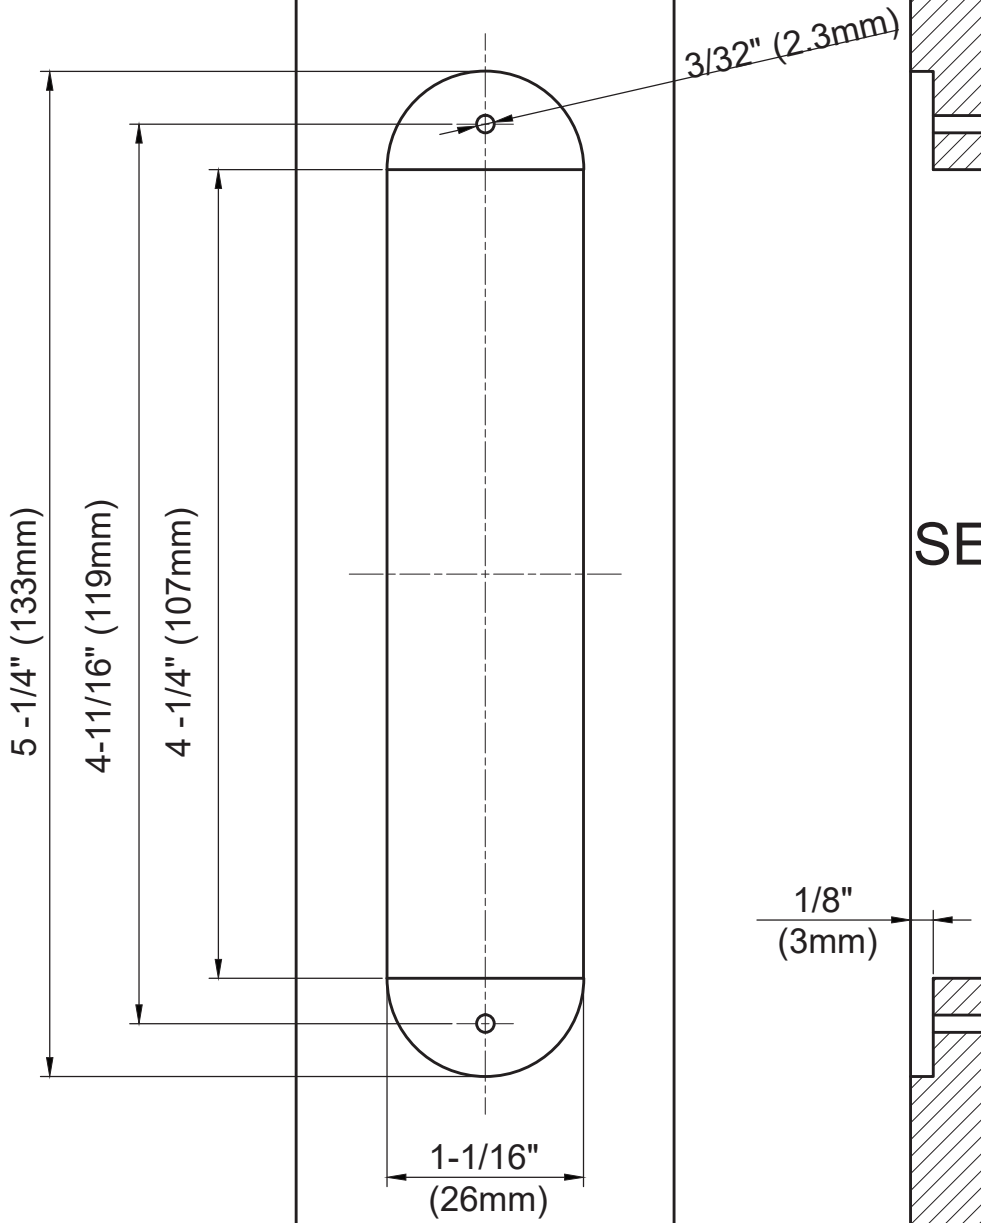

DOOR SIDE

1-3/16" (29.5mm)

5/8" (16.5mm)

5-1/4" (133mm)

1/8" (3.5mm)

1-1/16" (26mm)

WPDT TEMPLATE FOR METAL DOORS

DOOR SIDE

SECTION

WPDT TEMPLATE FOR WOODEN DOORS