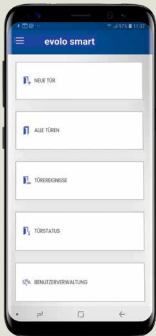

Peace of mind within your own four walls at all times

Lost your key? When you lose your key, you lose the feeling of security. With evolo smart, you regain it with a swipe. Regardless of whether the key was lost or your circumstances have changed – you don't need to replace all the locks. Simply delete the access medium in the evolo smart app. Then you update your door and everything is under control.

Access media

Door component

Digital cylinder

c-lever compact

c-lever air

c-lever pro

compact reader

Smartphone for programming

Programming

Programming card

How it works

With the free evolo smart app, you define who has access to your home.

If you would like to give time-limited access to certain individuals, just define the time profile simply by tapping on the app. Use the app to issue and delete access media and update your door components. The status information of the door is shown directly on your smartphone.

And the best part: You don't need an internet connection to do all this, evolo smart runs offline.

dormakaba evolo smart

Access with Smartphone, Program with an App

**Would you like to equip your door with modern access control and manage your access rights via app?
Your loved ones can choose whether they want to enter with a card, chip or smartphone.**